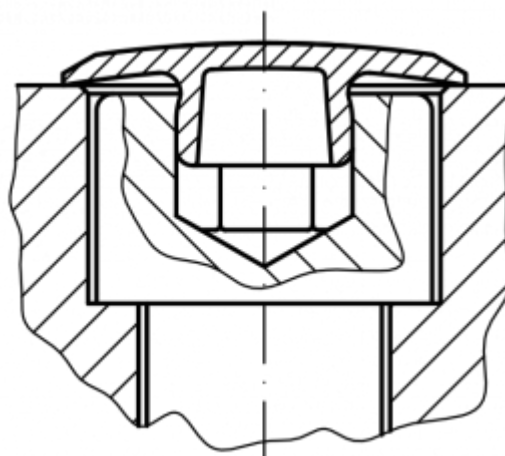

Article number: 59GPN340SW17

Description: KLEE Cover plug GPN340 SW17 - Ø 36

Note: 36

Measures

A = 36

C = 17.5

H = 9

M = 11.6