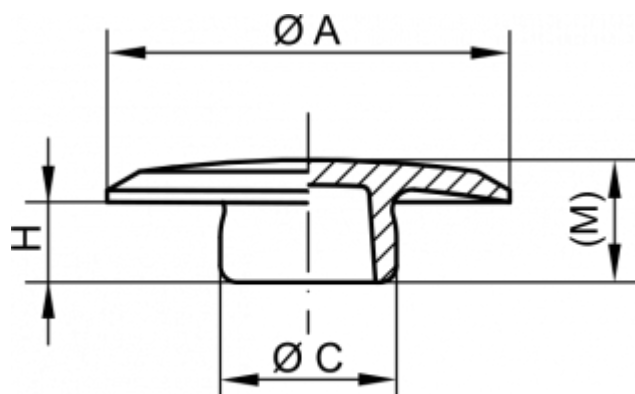

Article number: 59GPN340SW17

Description: KLEE Cover plug GPN340 SW17 - Ø 36

Note: 36

Measures

A = 36

C = 17.5

H = 9

M = 11.6